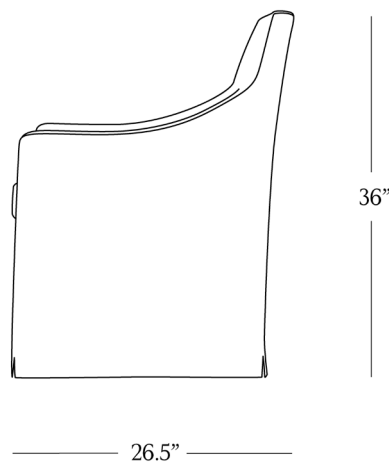

BR HOME  
ADELAIDE ARMCHAIR

STYLE # 6002549

**DIMENSIONS**

---

Width	26.5"
Depth	26.5"
Height	36"
Seat Height	19"
Seat Depth	21"
Arm Width	3"
Weight	40 lbs.

**CARE**

- 
- Keep out of direct UV light to prevent fading.
  - Vacuum regularly with upholstery attachment to remove dust.
  - Professional upholstery cleaning recommended.

[To view a copy of this product's label, copy the style number and search this database Law Label Lookup.](#)

**DETAILS**

---

Material	Birch pine frame with polycore padding Stonewashed linen cover Equipped with casters
----------	--