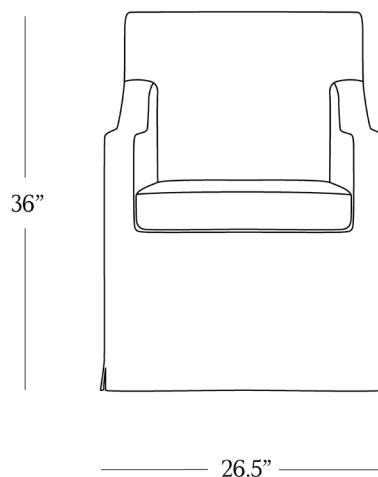

BR HOME  
ADELAIDE ARMCHAIR

STYLE # 6002549

**DIMENSIONS**

---

Width	26.5"
Depth	26.5"
Height	36"
Seat Height	19"
Seat Depth	21"
Arm Width	3"
Weight	40 lbs.

**CARE**

- 
- Keep out of direct UV light to prevent fading.
  - Vacuum regularly with upholstery attachment to remove dust.
  - Professional upholstery cleaning recommended.

[To view a copy of this product's label, copy the style number and search this database Law Label Lookup.](#)

**DETAILS**

---

Material	Birch pine frame with polycore padding Stonewashed linen cover Equipped with casters
----------	--