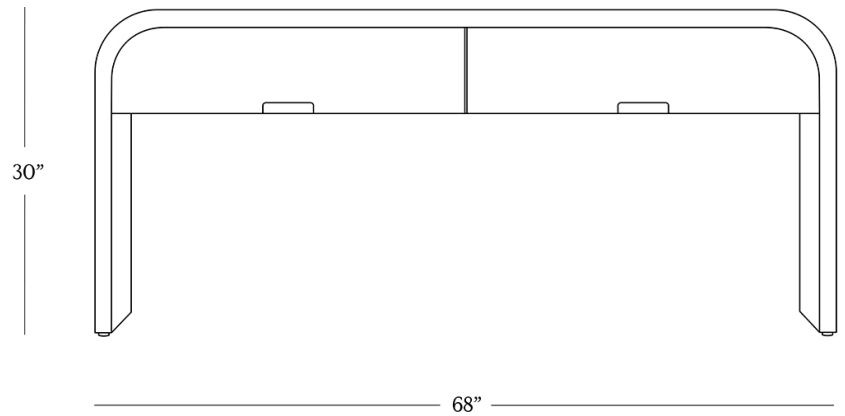

BR HOME  
LISBON CONSOLE TABLE

STYLE # 6001992

**DIMENSIONS**

---

Length	68"
Width	18"
Height	30"
Weight	70 lbs.

**CARE**

---

- Use of coasters recommended.
- Dust with a clean, dry cloth; avoid cleaning agents and polishes with harsh chemicals and abrasives.
- Wipe clean with a damp cloth, using only a mild soap solution and wipe dry with a soft cloth.

[Reference our Measuring & Delivery Guide to accurately measure your space and avoid common delivery issues.](#)

**DETAILS**

---

Material	Oak wood
Handmade In	Indonesia

Recalling the pared-down profiles of mid-century modernism, this waterfall console table captures that era's sleek style. Meticulously crafted of oak, the low-slung silhouette features rounded edges for a fluid, organic feel.