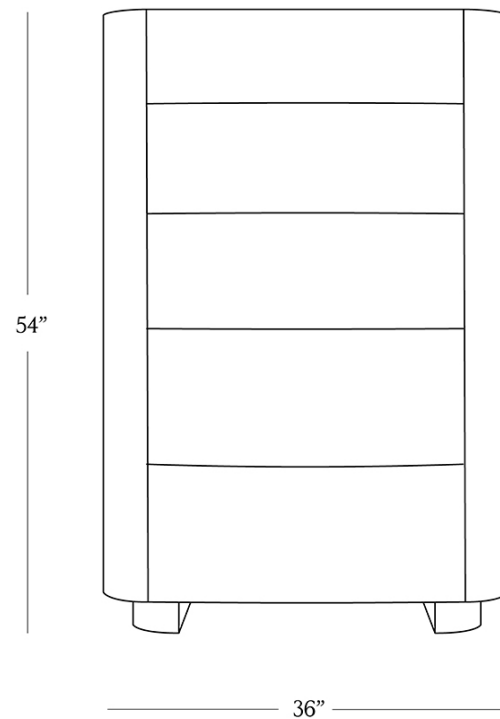

BR HOME
LIANA TALL DRESSER

STYLE # 6003053

DIMENSIONS

Height	54"
Width	36"
Depth	20"
Floor Clearance	3"
Weight	242.5 lbs.

CARE

- Use of coasters recommended.
- Keep out of direct UV light to prevent fading.
- Dust with a soft, dry cloth.
- Always blot spills immediately and wipe with a clean, damp cloth.
- When necessary, use a damp cloth with a small amount of soap to clean.

**DETAILS**

Material Oak veneer with poplar, MDF, red oak and rubber wood frame

Made In Vietnam

Our dresser's sleek, modern silhouette recalls aerodynamic furnishings of the 1960s. Form and function unite in its fluid curves, with corners crafted of bent wood and a concave top for organic appeal. Plus, we added push-to-open hardware to create a façade free of ornamentation, the better to showcase its textural surface.