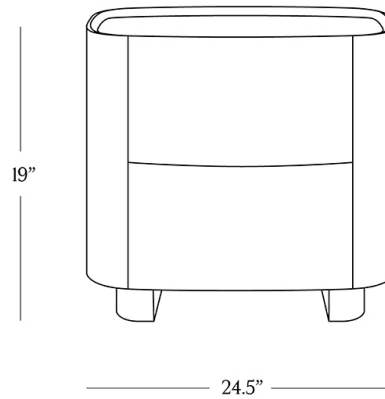

BR HOME
LIANA NIGHTSTAND

STYLE # 6002950

DIMENSIONS

Height	19"
Width	24.5"
Depth	17.5"
Distance between legs	14"
Base Height	99 lbs.

CARE

- Use of coasters recommended.
- Keep out of direct UV light to prevent fading.
- Dust with a soft, dry cloth.
- Always blot spills immediately and wipe with a clean, damp cloth.
- When necessary, use a damp cloth with a small amount of soap to clean.