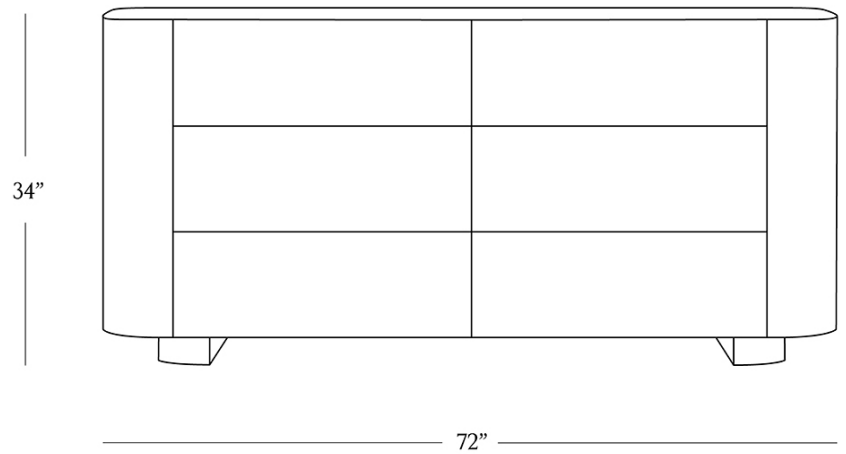

BR HOME
LIANA DRESSER

STYLE # 6003052

DIMENSIONS

Height	34"
Width	72"
Depth	20"
Floor Clearance	3.5"
Weight	265 lbs.

**CARE**

- Use of coasters recommended.
- Dust with a soft, dry cloth.
- Avoid direct exposure to sunlight.

DETAILS

Material	Solid Ash legs, MDF and bent plywood frame with oak veneer
Made In	Vietnam

We softened the geometric profile of our Liana dresser by adding accents of rounded, bent wood at either side and creating a concave top for added, organic appeal. Plus, we added push-to-open hardware, leaving its façade free of any ornamentation, the better to showcase the rich texture of its oak surface.