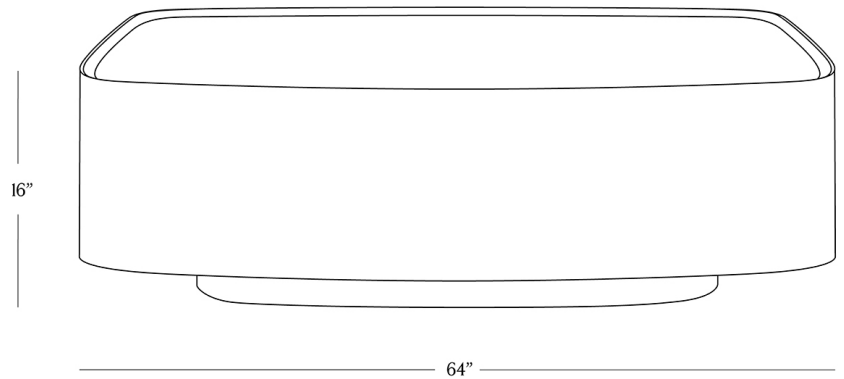

BR HOME
LIANA COFFEE TABLE

STYLE # 600278I

DIMENSIONS

| | |
|-------------|----------|
| Height | 16" |
| Width | 64" |
| Depth | 36" |
| Base Height | 3" |
| Weight | 148 lbs. |

**CARE**

- Use of coasters recommended.
- Keep out of direct UV light to prevent fading.
- Dust with a soft, dry cloth.
- Always blot spills immediately and wipe with a clean, damp cloth.
- When necessary, use a damp cloth with a small amount of soap to clean.

DETAILS

Material Oak veneer with poplar, MDF, red oak and rubber wood frame

Made In Vietnam

Our coffee table's sleek, modern silhouette recalls aerodynamic furnishings of the 1960s. Form and function unite in its fluid curves, with corners crafted of bent wood and a concave top for organic appeal. A plinth base lightens the look, lending it the appearance of floating.