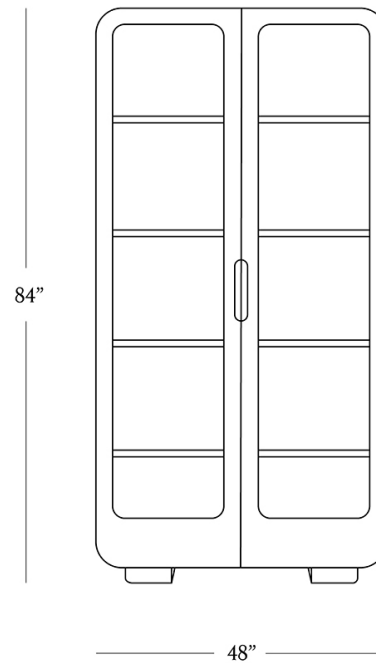

DIMENSIONS

Height	84"
Width	48"
Depth	18"
Distance between legs	23.5"
Floor Clearance	3"
Weight	403 lbs.

CARE

- Use of coasters recommended.
- Keep out of direct UV light to prevent fading.
- Dust with a soft, dry cloth.
- Always blot spills immediately and wipe with a clean, damp cloth.
- When necessary, use a damp cloth with a small amount of soap to clean.

DETAILS

Material	Oak veneer with poplar, MDF, red oak and rubber wood frame
Made In	Vietnam

Our cabinet's sleek, modern silhouette recalls aerodynamic furnishings of the 1960s. Form and function unite in its fluid curves, with corners crafted of bent wood and doors that open to four roomy shelves. Plus, we added push-to-open hardware to create a façade free of ornamentation, the better to showcase its textural surface.

Quiet-close doors. Anti-tip hardware included.