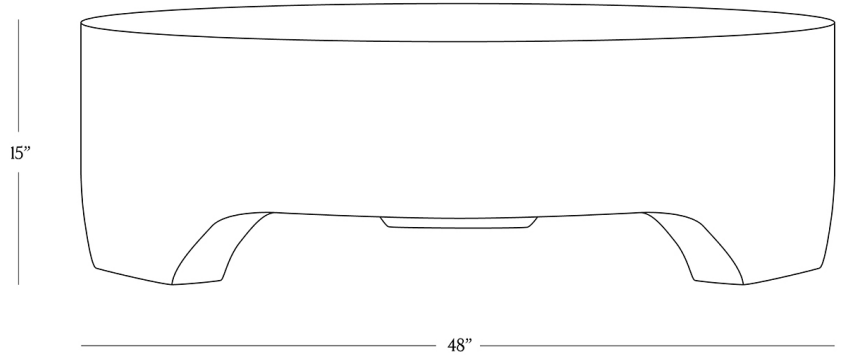

BR HOME
LARISSA ROUND COFFEE TABLE

STYLE # 6002125

DIMENSIONS

Diameter	48"
Height	15"

CARE

- Use of coasters recommended.
- Dust with a soft, dry cloth.
- Avoid direct exposure to sunlight.

[Reference our Measuring & Delivery Guide to accurately measure your space and avoid common delivery issues.](#)

**DETAILS**

Material	Fiberglass reinforced concrete and EPS foam
Handmade In	Vietnam

Sweeping curves and exaggerated shapes create a striking architecture of reinforced concrete. This coffee table lends a sculptural sensibility to any space.