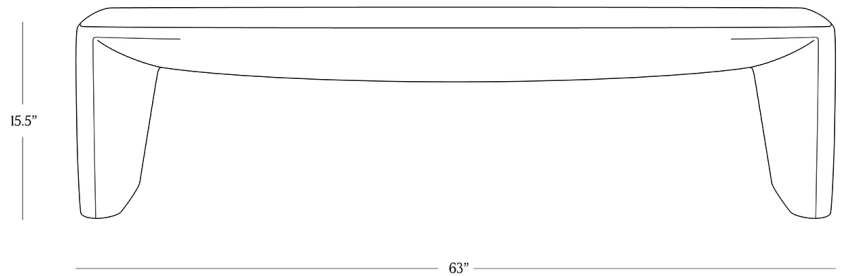

BR HOME  
LARISSA COFFEE TABLE

STYLE # 6002126

**DIMENSIONS**

---

Length	63"
Width	32"
Height	15.5"

**CARE**

---

- Use of coasters recommended.
- Dust with a soft, dry cloth.
- Avoid direct exposure to sunlight.

[Reference our Measuring & Delivery Guide to accurately measure your space and avoid common delivery issues.](#)

**DETAILS**

---

Material	Fiberglass reinforced concrete and EPS foam
Handmade In	Vietnam

Sweeping curves and exaggerated shapes create a striking architecture of reinforced concrete. With its interplay of crisp lines and rounded corners, this coffee table lends a sculptural sensibility to any space.