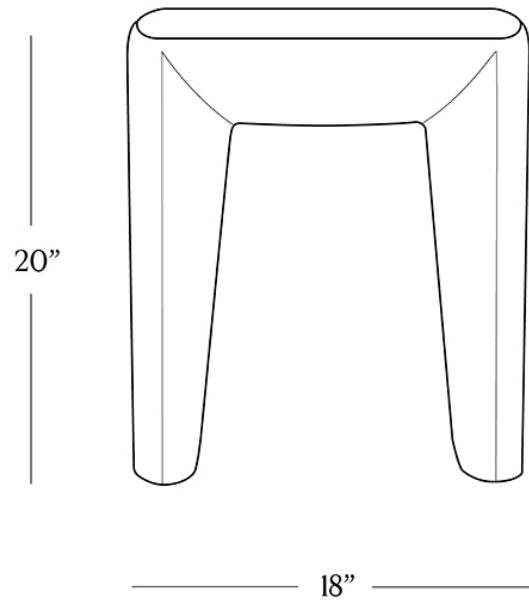

BR HOME
LARISSA END TABLE

STYLE # 6002127

DIMENSIONS

Length	18"
Width	18"
Height	20"

CARE

- Use of coasters recommended.
- Dust with a soft, dry cloth.
- Avoid direct exposure to sunlight.

**DETAILS**

Material	Fiberglass reinforced concrete and EPS foam
Handmade In	Vietnam

Sweeping curves and exaggerated shapes create a striking architecture of reinforced concrete. With its interplay of crisp lines and rounded corners, this end table lends a sculptural sensibility to any space.