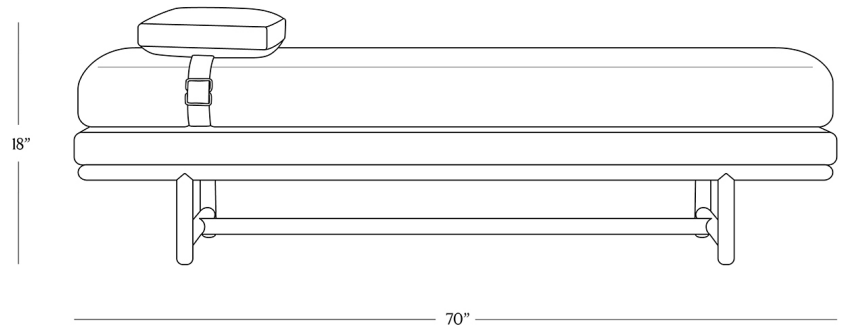

BR HOME  
LALIE DAYBED

STYLE # 6003236

**DIMENSIONS**

---

Height	18"
Width	70"
Depth	25"
Weight	168 lbs.

**CARE**

---

- Keep out of direct UV light to prevent fading.
- Dust regularly with a soft cloth or feather duster.
- Blot spills immediately with a soft, uncolored cloth.
- Vacuum regularly with upholstery attachment to remove dust.
- Professional upholstery cleaning recommended.

To view a copy of this product's label, copy the style number below and search this database [Law Label Lookup](#)

**DETAILS**

---

**Material** Alder wood, hardwood laminates, steel and high-density foam  
Suede cushion and strap  
Tempered steel springs