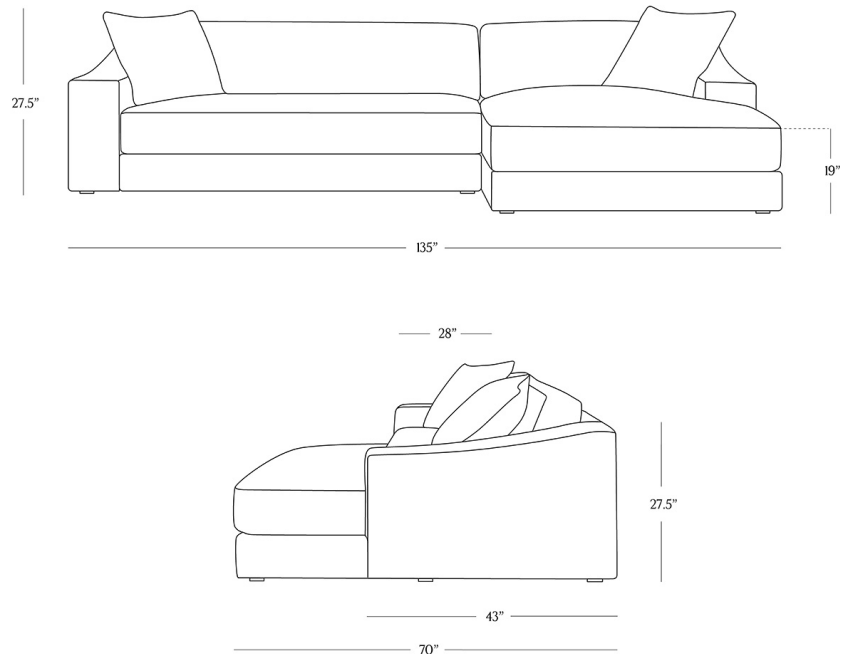

DIMENSIONS

Length	135"
Depth	70"
Height	27.5"
Seat Height	19"
Seat Depth	28"
Arm Height	21"

CARE

- Keep out of direct UV light to prevent fading.
- Vacuum regularly with upholstery attachment to remove dust.
- Professional upholstery cleaning recommended.

[To view a copy of this product's label, copy the style number below and search this database Law Label Lookup.](#)

[Reference our Measuring & Delivery Guide to accurately measure your space and avoid common delivery issues.](#)

DETAILS

Material Hardwood frame with polycore padding.

Standard fill cushions feature polyfiber wrapped, polyurethane foam.

Made In North Carolina

The London Sectional speaks to the clean lines of modernism with continuous cushions and a distinctive, wide arm that is gently sloped, giving it a softer and more inviting appearance. Each piece is built from a hardwood frame and then expertly upholstered in a range of fabrics by skilled artisans in High Point, North Carolina.