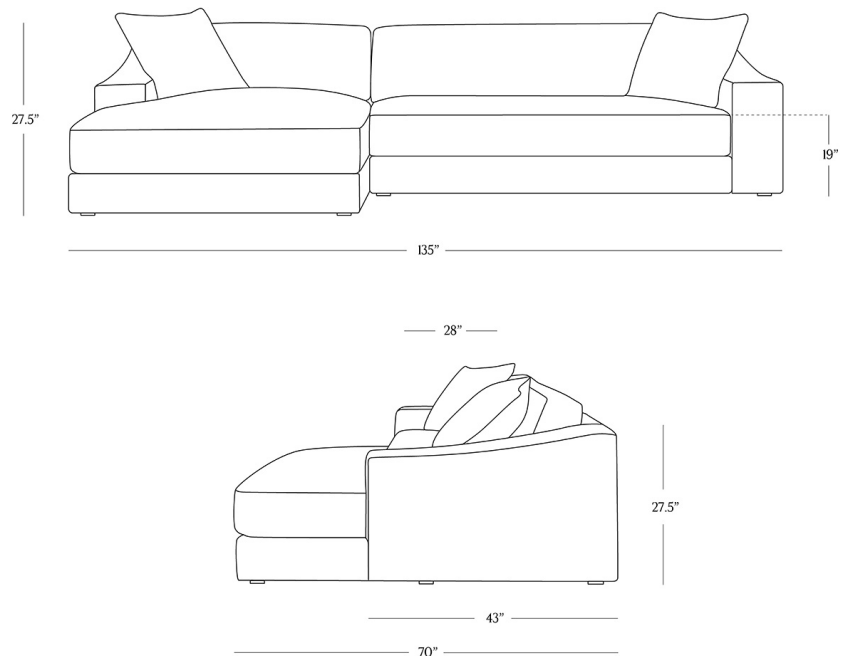

BR HOME  
LONDON LEFT-ARM CHAISE SECTIONAL

STYLE # 6002683

**DIMENSIONS**

Length	135"
Depth	70"
Height	27.5"
Seat Height	19"
Seat Depth	28"
Arm Height	21"

**CARE**

- Keep out of direct UV light to prevent fading.
- Vacuum regularly with upholstery attachment to remove dust.
- Professional upholstery cleaning recommended.

[To view a copy of this product's label, copy the style number below and search this database Law Label Lookup.](#)

[Reference our Measuring & Delivery Guide to accurately measure your space and avoid common delivery issues.](#)

**DETAILS**

**Material** Hardwood frame with polycore padding.

Standard fill cushions feature polyfiber wrapped, polyurethane foam.

**Made In** North Carolina

The London Sectional speaks to the clean lines of modernism with continuous cushions and a distinctive, wide arm that is gently sloped, giving it a softer and more inviting appearance. Each piece is built from a hardwood frame and then expertly upholstered in a range of fabrics by skilled artisans in High Point, North Carolina.