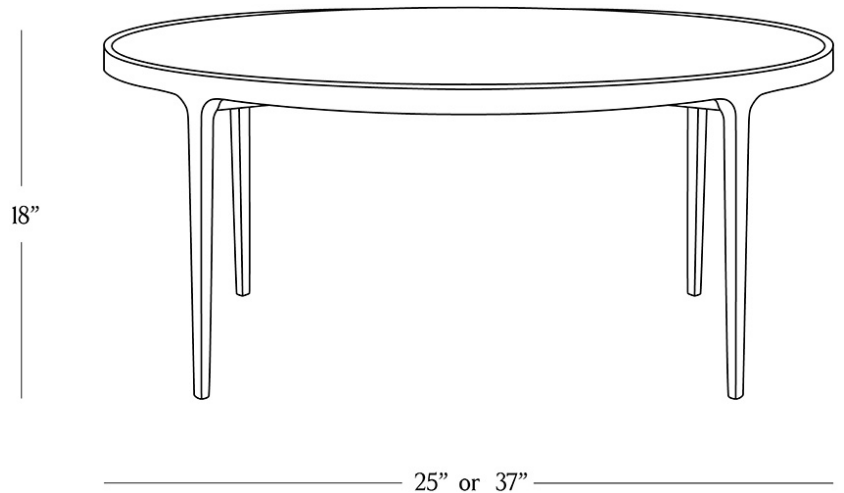

BR HOME
KENT ROUND COFFEE TABLE

STYLE # 6001997

25" OR 37" LENGTH

DIMENSIONS

Small	25" x 25" x 18"
Small Weight	22 lbs.
Medium	37" x 37" x 15"
Medium Weight	37.5 lbs.

CARE

- Use of coasters recommended.
- Dust with a clean, dry cloth; avoid cleaning agents and polishes with harsh chemicals and abrasives.
- Wipe clean with a damp cloth, using only a mild soap solution and wipe dry with a soft cloth.

[Reference our Measuring & Delivery Guide to accurately measure your space and avoid common delivery issues.](#)

DETAILS

Material	Glass, plywood, and aluminum
Handmade In	India

Handcrafted hammered brass creates this coffee table's sleek geometric silhouette. The richly textural material pairs with a glass top whose painted surface evokes organic beauty and a sense of movement in an opaque pigment.