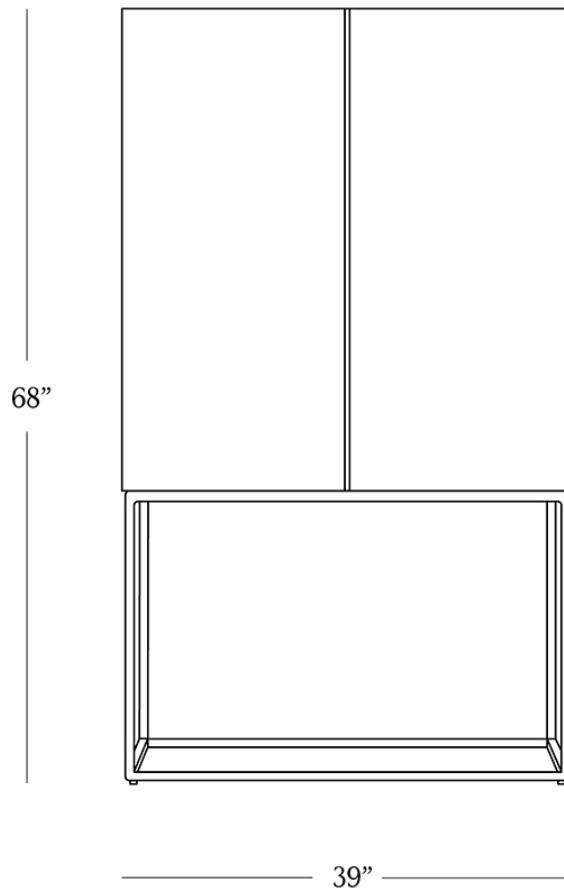

BR HOME
KENT BAR

STYLE # 6001996

DIMENSIONS

Length	39"
Depth	18"
Height	68"

CARE

- Use of coasters recommended.
- Dust with a clean, dry cloth; avoid cleaning agents and polishes with harsh chemicals and abrasives.
- Wipe clean with a damp cloth, using only a mild soap solution and wipe dry with a soft cloth.

Reference our [Measuring & Delivery Guide](#) to accurately measure your space and avoid common delivery issues.

**DETAILS**

Material Glass, plywood, and aluminum

Handmade In India

Handcrafted hammered brass creates this bar table's sleek geometric silhouette. The richly textural material pairs with a glass top whose painted surface evokes organic beauty and a sense of movement in an opaque pigment.