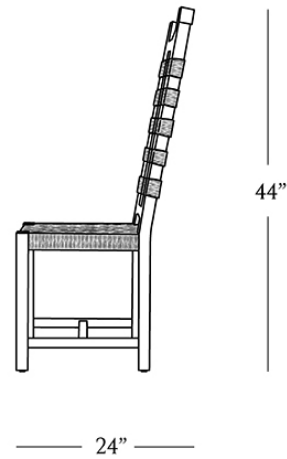

DETAILS

Material   Solid oak wood frame and jute

Made In   India

We reimagined the classed ladder silhouette of shaker-style chairs, opting here for a play between natural jute and solid oak in a deep obsidian black finish.