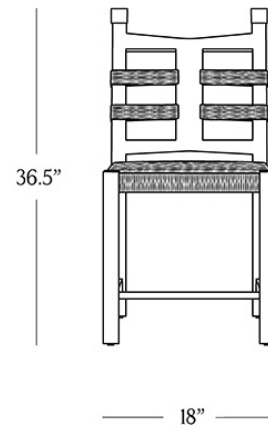

BR HOME
KAVYA LOW-BACK DINING CHAIR

STYLE # 6002835

DIMENSIONS

Height	36.5"
Width	18"
Depth	21.5"
Seat Height	18.5"
Seat Depth	18"
Weight	16 lbs.

**CARE**

- Use of coasters recommended.
- Keep out of direct UV light to prevent fading.
- Dust with a soft, dry cloth.
- Always blot spills immediately and wipe with a clean, damp cloth.