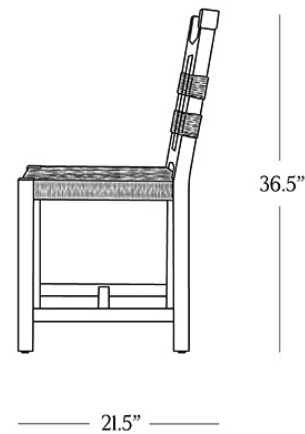

BR HOME
KAVYA LOW-BACK DINING CHAIR

STYLE # 6002835

DIMENSIONS

Height	36.5"
Width	18"
Depth	21.5"
Seat Height	18.5"
Seat Depth	18"
Weight	16 lbs.

**CARE**

- Use of coasters recommended.
- Keep out of direct UV light to prevent fading.
- Dust with a soft, dry cloth.
- Always blot spills immediately and wipe with a clean, damp cloth.

**DETAILS**

Material Solid oak wood frame and jute

Made In India

We reimagined the classic ladder silhouette of Shaker-style chairs, opting here for a play between natural jute and solid oak in a deep obsidian black finish.