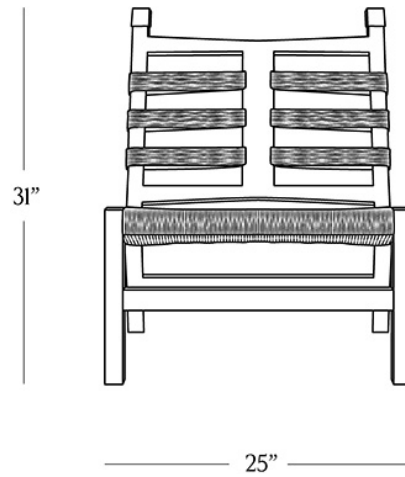

BR HOME
KAVYA LOUNGE CHAIR

STYLE # 6002836

DIMENSIONS

Height	31"
Width	25"
Depth	33"
Seat Height	14.5"
Seat Depth	23"
Weight	16.5 lbs.

**CARE**

-
- Keep out of direct UV light to prevent fading.
 - Dust with a soft, dry cloth.
 - Always blot spills immediately and wipe with a clean, damp cloth.
 - When necessary, use a damp cloth with a small amount of soap to clean.

**DETAILS**

Material	Solid oak wood frame and jute
Made In	India

Rustic materials meet modern elegance in our Kavya Lounge Chair. Handcrafted of solid oak, the seat and slatted backrest are woven of natural jute fibers that wrap the frame, creating a rich textural counterpoint. Pitched angles and a low-slung profile offer understated flair.