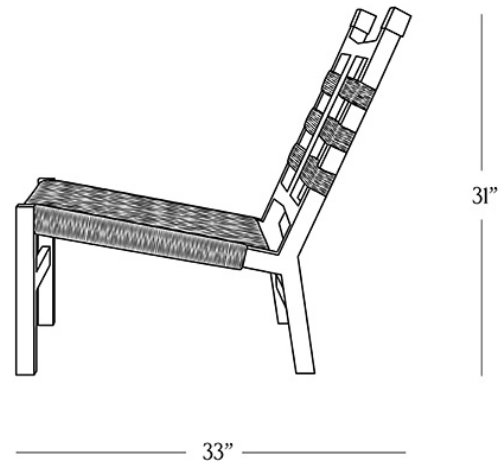

BR HOME
KAVYA LOUNGE CHAIR

STYLE # 6002836

DIMENSIONS

Height	31"
Width	25"
Depth	33"
Seat Height	14.5"
Seat Depth	23"
Weight	16.5 lbs.

**CARE**

-
- Keep out of direct UV light to prevent fading.
 - Dust with a soft, dry cloth.
 - Always blot spills immediately and wipe with a clean, damp cloth.
 - When necessary, use a damp cloth with a small amount of soap to clean.

**DETAILS**

Material	Solid oak wood frame and jute
Made In	India

Rustic materials meet modern elegance in our Kavya Lounge Chair. Handcrafted of solid oak, the seat and slatted backrest are woven of natural jute fibers that wrap the frame, creating a rich textural counterpoint. Pitched angles and a low-slung profile offer understated flair.