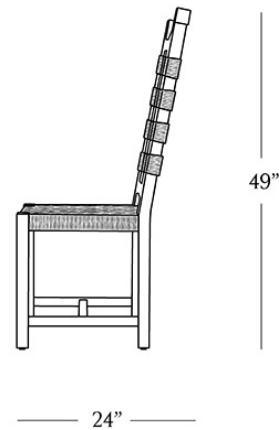

DETAILS

Material   Solid oak wood frame and jute

Made In   India

We reimagined the classic ladder silhouette of Shaker-style chairs, opting here for a play between natural jute and solid oak in a deep obsidian black finish.