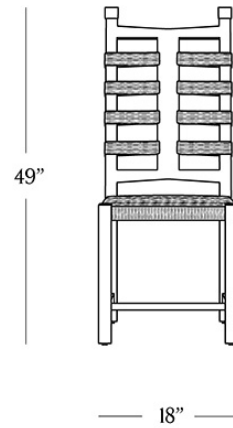

BR HOME  
KAVYA HIGH-BACK SIDE CHAIR

STYLE # 6003200

**DIMENSIONS**

---

Height	49"
Width	18"
Depth	24"
Seat Height	18.5"
Seat Depth	18"
Weight	19 lbs.

**CARE**

- 
- Use of coasters recommended.
  - Keep out of direct UV light to prevent fading.
  - Dust with a soft, dry cloth.
  - Always blot spills immediately and wipe with a clean, damp cloth.