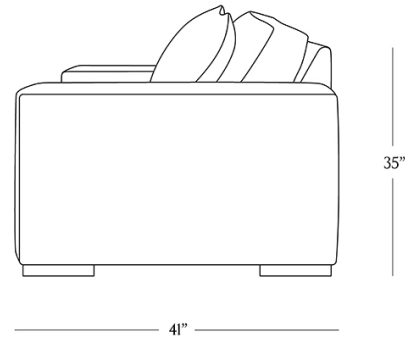

BR HOME  
JUNO SOFA

STYLE # 6001969

96" OR 110" LENGTH

**DIMENSIONS**

Length	96" or 110"
Depth	41"
Height	35"
Seat Height	19"
Arm Height	25"
Seat Depth	26"

**CARE**

- Keep out of direct UV light to prevent fading
- Vacuum regularly with upholstery attachment to remove dust
- Professional upholstery cleaning recommended

To view a copy of this product's label, copy the style number below and search this database Law Label Lookup.

Reference our Measuring & Delivery Guide to accurately measure your space and avoid common delivery issues.