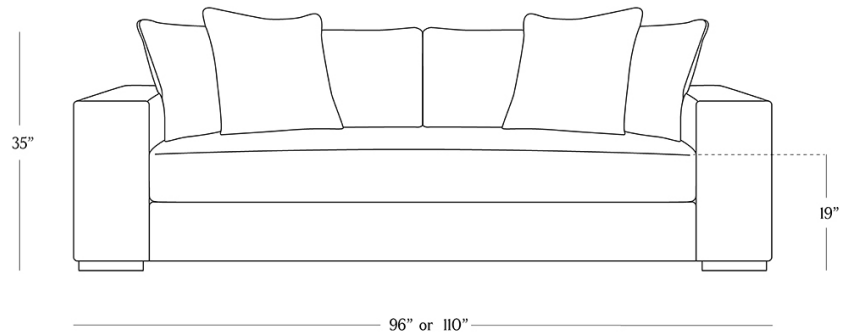

BR HOME  
JUNO SOFA

STYLE # 6001969

96" OR 110" LENGTH

**DIMENSIONS**

Length	96" or 110"
Depth	41"
Height	35"
Seat Height	19"
Arm Height	25"
Seat Depth	26"

**CARE**

- Keep out of direct UV light to prevent fading
- Vacuum regularly with upholstery attachment to remove dust
- Professional upholstery cleaning recommended

To view a copy of this product's label, copy the style number below and search this database Law Label Lookup.

Reference our Measuring & Delivery Guide to accurately measure your space and avoid common delivery issues.