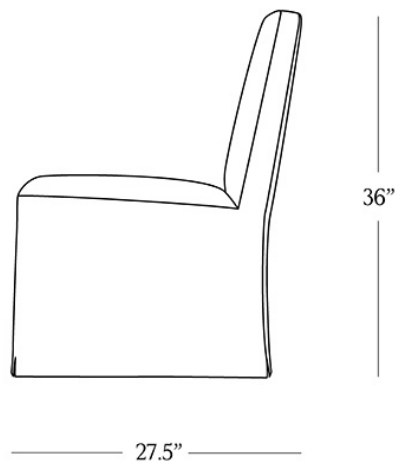

DETAILS

Material	Birch and plywood frame Stonewashed linen cover

An inviting take on mid-century modernism's crisp contours, our armchair's deep seat and plush cushioning balances clean-lined contours. Each piece is expertly crafted of wood and upholstered in a range of fabrics by skilled artisans.