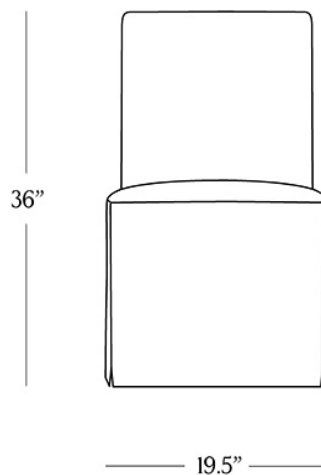

BR HOME  
CORDOBA SIDE CHAIR

STYLE # 6002556

**DIMENSIONS**

Width	19.5"
Depth	27.5"
Height	36"
Seat Height	19.25"
Seat Depth	21"
Weight	26.5 lbs.

**CARE**

- Slipcover: 100% linen.
- Keep out of direct UV light to prevent fading.
- Vacuum regularly with upholstery attachment to remove dust.
- Professional upholstery cleaning recommended.

[To view a copy of this product's label, copy the style number and search this database Law Label Lookup.](#)

[Reference our Measuring & Delivery Guide to accurately measure your space and avoid common delivery issues.](#)