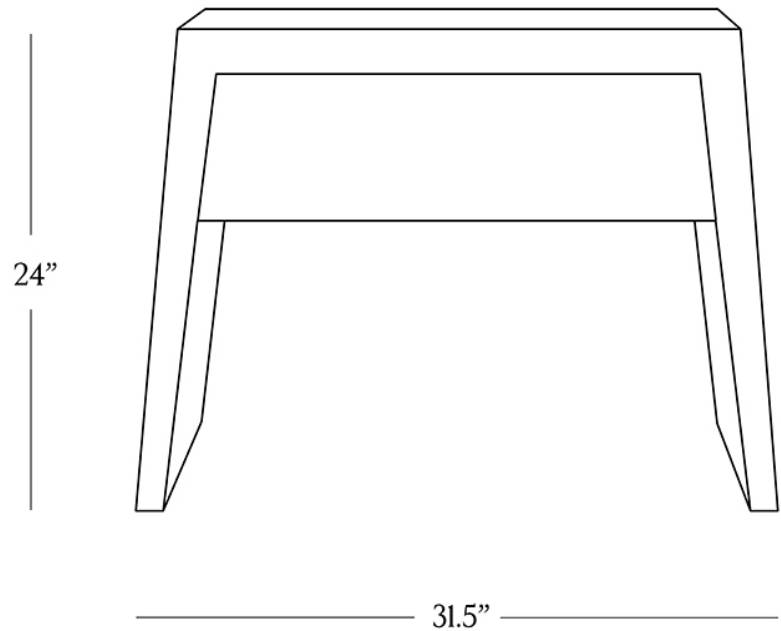

BR HOME  
IDRIS NIGHTSTAND

STYLE # 6002823

**DIMENSIONS**

---

Height	24"
Width	31.5"
Depth	20"
Floor Clearance	15"
Weight	91.5 lbs.

**CARE**

- 
- Use of coasters recommended.
  - Keep out of direct UV light to prevent fading.
  - Dust with a soft, dry cloth.
  - Always blot spills immediately and wipe with a clean, damp cloth.
  - When necessary, use a damp cloth with a small amount of soap to clean.

**DETAILS**

---

Material            Solid acacia wood and plywood

Made In            India

A pared-down profile and an artful play of angles create our nightstand's distinctive silhouette. Fashioned from richly grained solid acacia, Idris' modern geometric form is fit with a flat-front drawer framed by sloping plank legs. A beautifully beveled edge sets off the design. Quiet-close drawers.