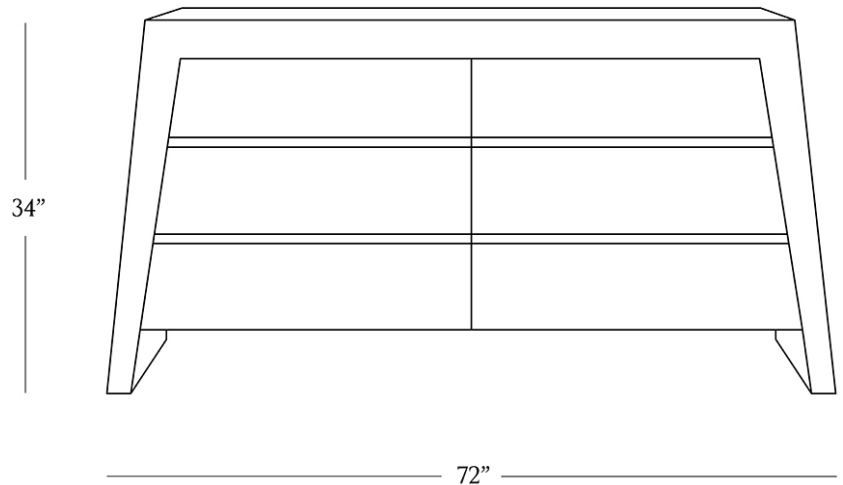

BR HOME
IDRIS DRESSER

STYLE # 6002827

DIMENSIONS

Height	34"
Width	72"
Depth	18"
Floor Clearance	6"
Weight	231.5 lbs.

**CARE**

- Use of coasters recommended.
- Keep out of direct UV light to prevent fading.
- Dust with a soft, dry cloth.
- Always blot spills immediately and wipe with a clean, damp cloth.
- When necessary, use a damp cloth with a small amount of soap to clean.

DETAILS

Material	Solid acacia wood and plywood
Made In	India

A pared-down profile and an artful play of angles produce our dresser's distinctive silhouette. Fashioned from richly grained solid acacia, Idris' modern geometric form is fit with six flat-front drawers framed by sloping plank legs. A beautifully beveled edge sets off the design.