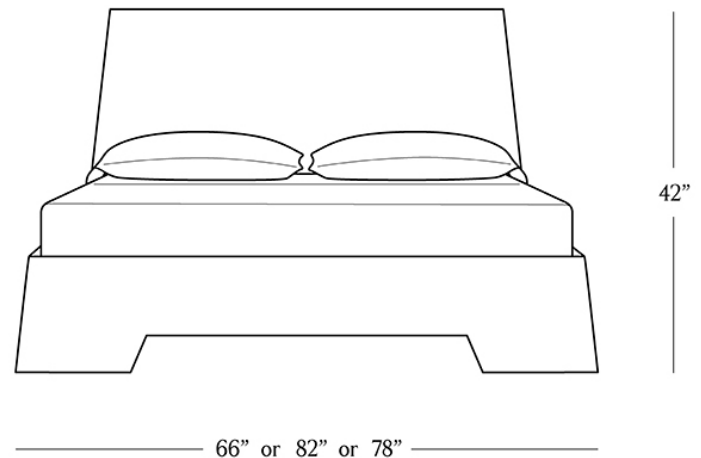

CARE

- Keep out of direct UV light to prevent fading.
- Dust with a soft, dry cloth.
- Always blot spills immediately and wipe with a clean, damp cloth.