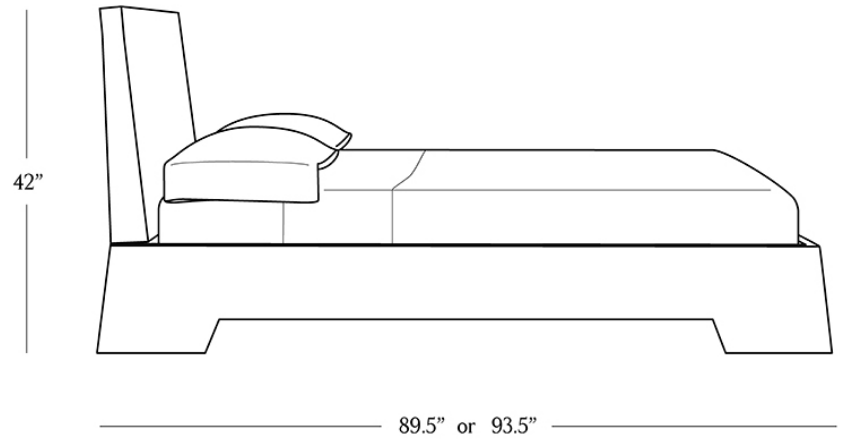

BR HOME  
IDRIS BED

STYLE # 6002822

QUEEN OR KING OR CAL KING

### DIMENSIONS

Queen	66" x 89.5" x 42"
King	82" x 89.5" x 42"
Cal King	78" x 93.5" x 42"
Side Rail	13"
Mattress	2"
Base Depth	
Floor Clearance	3"