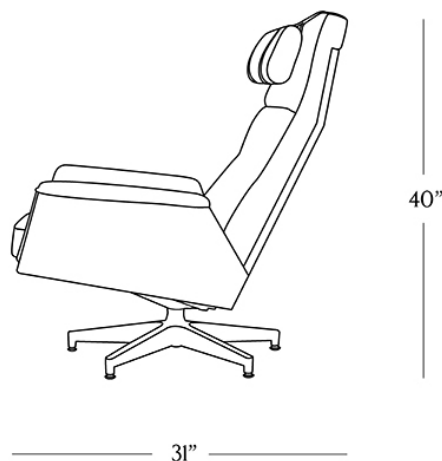

DIMENSIONS

Length	31"
Width	31"
Height	40"

CARE

- Keep out of direct UV light to prevent fading.
- Vacuum regularly with upholstery attachment to remove dust; avoid alcohol-based cleaning and polishing products to clean the base.
- Professional upholstery cleaning recommended.

[Reference our Measuring & Delivery Guide to accurately measure your space and avoid common delivery issues.](#)

DETAILS

Material Solid oak, engineered wood, full-grain leather, and aluminum

Made In Vietnam

For the Hugo Swivel Chair, we reimagined the proportions and clean lines of mid-century modern classics in a palette that celebrates natural beauty. Molded plywood is covered in rich oak veneer. Each cushion is crafted from full-grain leather with a nearly-naked wax finish to highlight the texture of each hide.

Aluminum swivel base; adjustable headrest.