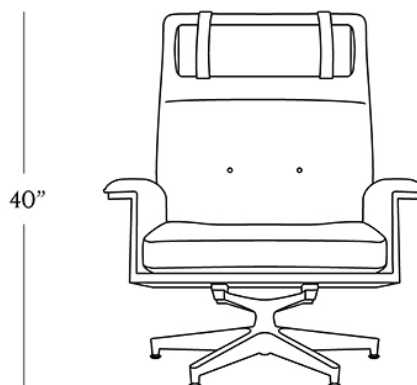

BR HOME
MYSTIC SIDE TABLE

STYLE # 6002047

DIMENSIONS

Length	31"
Width	31"
Height	40"

CARE

- Keep out of direct UV light to prevent fading.
- Vacuum regularly with upholstery attachment to remove dust; avoid alcohol-based cleaning and polishing products to clean the base.
- Professional upholstery cleaning recommended.

[Reference our Measuring & Delivery Guide to accurately measure your space and avoid common delivery issues.](#)

**DETAILS**

Material Solid oak, engineered wood, full-grain leather, and aluminum

Made In Vietnam

Aluminum swivel base; adjustable headrest.