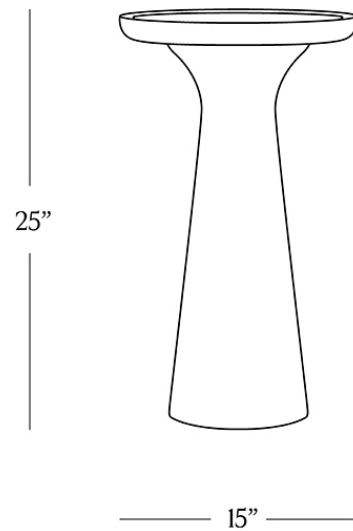

BR HOME
HUDSON MARTINI TABLE

STYLE # 6002121

DIMENSIONS

Diameter	15"
Height	25"

CARE

- Use of coasters recommended; do not place hot items directly on the tabletop.
- Dust with a soft, dry cloth; avoid alcohol-based cleaning and polishing products.
- Do not place hot items directly on the tabletop.

**DETAILS**

Material	MDF, oak veneer, resin, and concrete
Handmade In	Vietnam

A bold, biomorphic shape distinguishes our Hudson Side Table. Crafted of richly grained wood and finished in black, its fluid, rounded form lends a striking sculptural look. Each piece is handcrafted with a bullnose tabletop to add lightness and mid-century modern appeal.