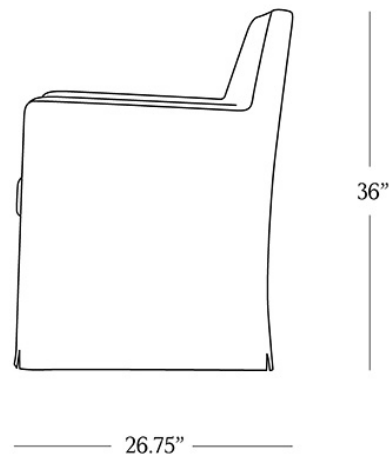

DETAILS

Material	Birch and plywood frame Stonewashed linen slip cover

An inviting take on mid-century modernism's crisp contours, our armchair's deep seat and plush cushioning balances clean-lined contours. Each piece is expertly crafted of wood and upholstered in a range of fabrics by skilled artisans.