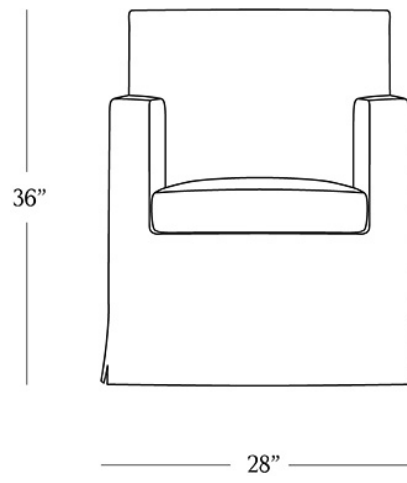

BR HOME  
GLASGOW ARMCHAIR

STYLE # 6002555

**DIMENSIONS**

---

Width	28"
Depth	26.75"
Height	36"
Arm Height	26.75"
Seat Height	19"
Seat Depth	20.5"
Weight	33 lbs.

**CARE**

- 
- Slipcover: 100% linen
  - Keep out of direct UV light to prevent fading
  - Vacuum regularly with upholstery attachment to remove dust
  - Professional upholstery cleaning recommended

To view a copy of this product's label, copy the style number and search this database Law Label Lookup.

Reference our Measuring & Delivery Guide to accurately measure your space and avoid common delivery issues.