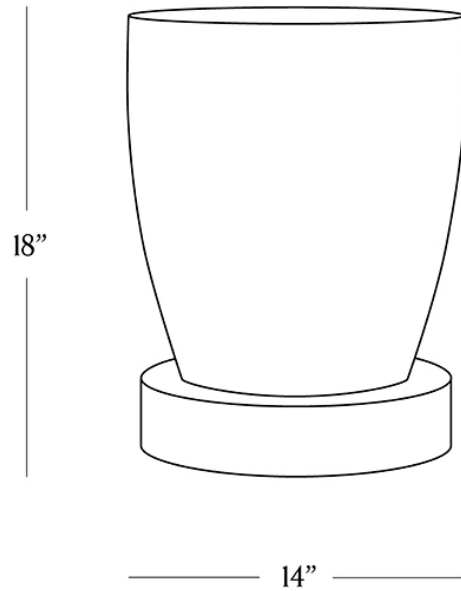

BR HOME
EZE STUMP PEDESTAL

STYLE # 6002071

DIMENSIONS

Diameter	14"
Height	18"

CARE

- Use of coasters recommended.
- Dust with a clean, dry cloth; avoid cleaning agents and polishes with harsh chemicals and abrasives.
- Wipe clean with a damp cloth, using only a mild soap solution and wipe dry with a soft cloth.

**DETAILS**

Material	Mango woods
Handmade In	India

Cut from a single block of mango wood, this pedestal's silhouette exudes a sculptural, elemental feel. The striking design is marked by rich textural imperfections that lend each piece one-of-a-kind character.