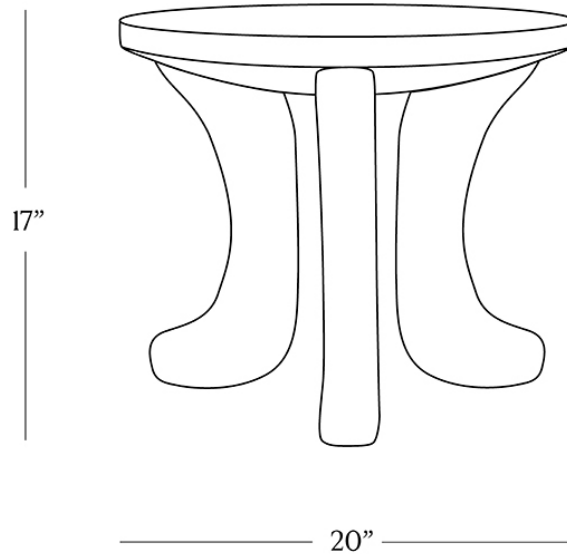

BR HOME
EZE CURVED-LEG PEDESTAL

STYLE # 6002070

DIMENSIONS

Diameter 20"

Height 17"

CARE

- Use of coasters recommended.
- Dust with a clean, dry cloth; avoid cleaning agents and polishes with harsh chemicals and abrasives.
- Wipe clean with a damp cloth, using only a mild soap solution and wipe dry with a soft cloth.

**DETAILS**

Material Mango wood

Handmade In India

Resting atop a trio of undulating legs, our pedestal's silhouette exudes a fluid, elemental feel. Crafted of mango wood, the striking design is marked by rich textural imperfections that lend each piece one-of-a-kind character.