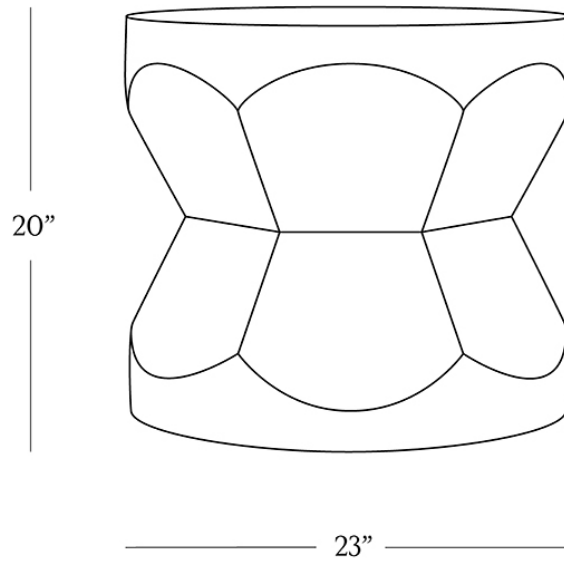

BR HOME
EZE ETCHED PEDESTAL

STYLE # 6002067

DIMENSIONS

Diameter	23"
Height	20"

CARE

- Use of coasters recommended.
- Dust with a clean, dry cloth; avoid cleaning agents and polishes with harsh chemicals and abrasives.
- Wipe clean with a damp cloth, using only a mild soap solution and wipe dry with a soft cloth.

**DETAILS**

Material Mango wood

Handmade In India

Our pedestal's silhouette exudes a fluid, elemental feel. Crafted of mango wood, the striking design is marked by rich textural imperfections that lend each piece one-of-a-kind character.