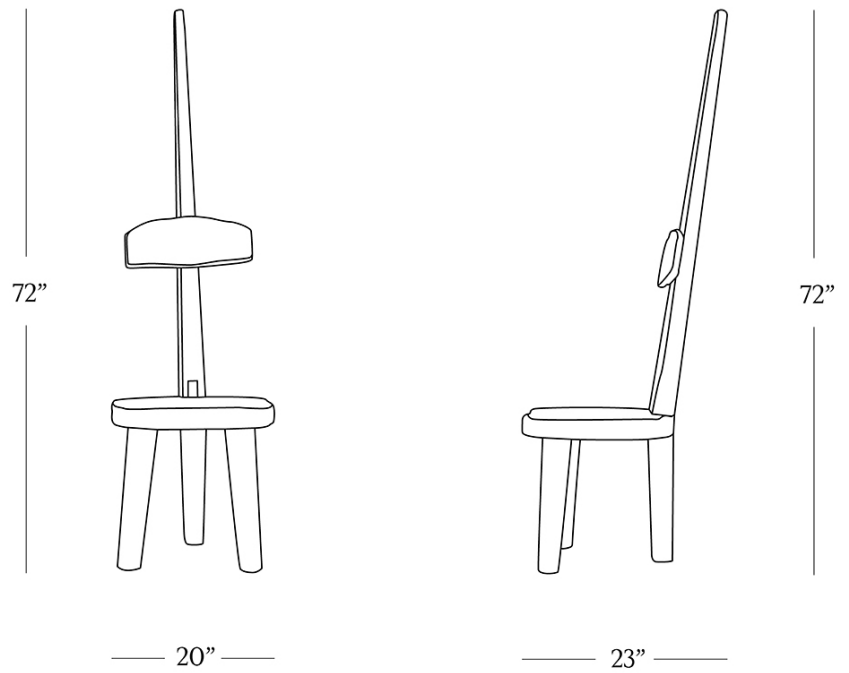

BR HOME  
EZE SPINE CHAIR

STYLE # 6002057

**DIMENSIONS**

---

Width	20"
Depth	23"
Height	72"

**CARE**

---

- Use of coasters recommended.
- Dust with a clean, dry cloth; avoid cleaning agents and polishes with harsh chemicals and abrasives.
- Wipe clean with a damp cloth, using only a mild soap solution and wipe dry with a soft cloth.

**DETAILS**

---

Material           Mango wood

Product of        India

Exaggerated shapes and an elemental sensibility distinguish our Eze Chair. Crafted of mango wood, the striking design is marked by rich textural imperfections that lend one-of-a-kind character.