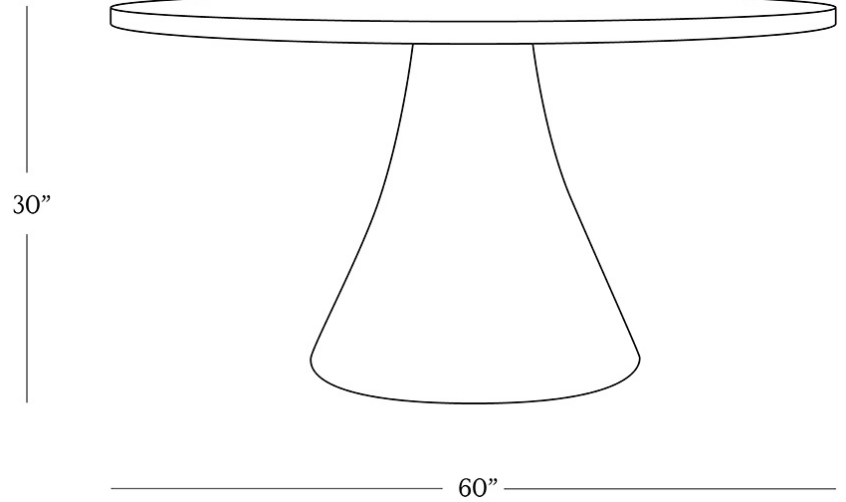

DIMENSIONS

Height	30"
Tabletop Diameter	60"
Base Diameter	28"
Floor Clearance	28.5"
Weight	335 lbs.

CARE

1. ---
2. Use of coasters and trivets (for hot items) recommended.
   - Keep out of direct UV light to prevent fading.
   - Dust with a soft, dry cloth.
   - Always blot spills immediately and wipe with a clean, damp cloth.
   - When necessary, use a damp cloth with a small amount of soap to clean.

DETAILS

Material	Solid Mango Wood
Made In	India

The Eze Round Dining Table is made from durable mango wood with beautiful imperfections to enhance every space.