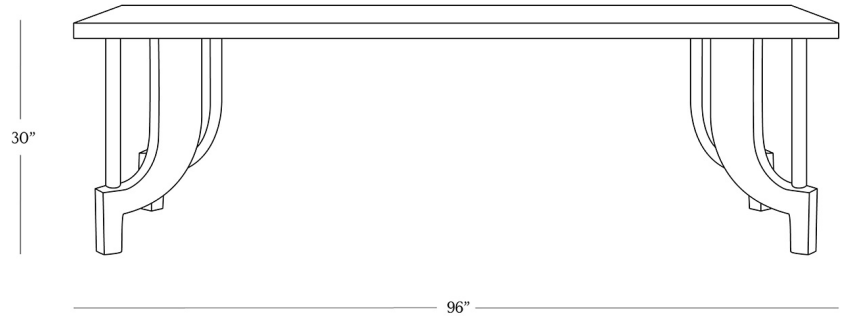

BR HOME
EZE RECTANGULAR DINING TABLE

STYLE # 6002954

DIMENSIONS

Height	30"
Width	96"
Depth	40"
Distance between legs	68.5"
Floor Clearance	28.5"
Weight	377 lbs.

**CARE**

- Use of coasters and trivets (for hot items) recommended.
- Keep out of direct UV light to prevent fading.
- Dust with a soft, dry cloth.
- Always blot spills immediately and wipe with a clean, damp cloth.
- When necessary, use a damp cloth with a small amount of soap to clean.

DETAILS

Material	Solid Mango Wood
Made In	India

The Eze Dining Table is made from durable mango wood with beautiful imperfections to enhance every space.