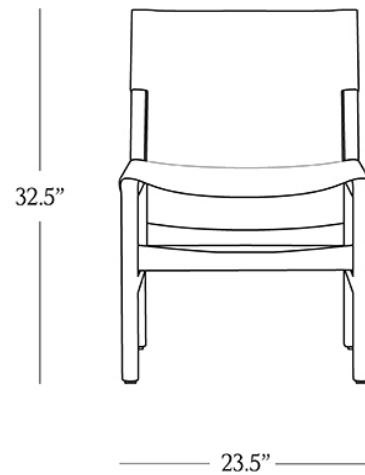

BR HOME
EVORA SIDE CHAIR

STYLE # 6001979

DIMENSIONS

Length	23.5"
Width	22"
Height	32.5"
Seat Height	18"
Seat Depth	19"

**CARE**

- Keep out of direct UV light to prevent fading.
- Avoid leather cleaners, conditioners or soaps.
- Blot spills immediately with a soft, uncolored cloth.
- Dust regularly with a soft cloth.

To view a copy of this product's label, copy the style number below and search this database [Law Label Lookup](#).

**DETAILS**

Material Solid oak and buffalo leather

Handmade In India

A streamlined silhouette and rich mix of natural materials distinguishes our Tuscany Side Chair. Expertly crafted from oak and mango wood, the base combines with a seat and back made of luxe buffalo leather that's hand-finished to highlight its supple beauty.