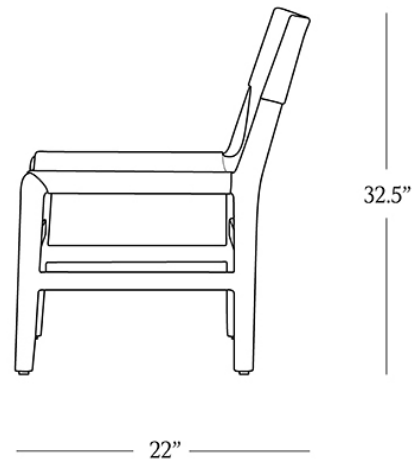

BR HOME
EVORA SIDE CHAIR

STYLE # 6001979

DIMENSIONS

Length	23.5"
Width	22"
Height	32.5"
Seat Height	18"
Seat Depth	19"

**CARE**

- Keep out of direct UV light to prevent fading.
- Avoid leather cleaners, conditioners or soaps.
- Blot spills immediately with a soft, uncolored cloth.
- Dust regularly with a soft cloth.

To view a copy of this product's label, copy the style number below and search this database [Law Label Lookup](#).

**DETAILS**

Material Solid oak and buffalo leather

Handmade In India

A streamlined silhouette and rich mix of natural materials distinguishes our Tuscany Side Chair. Expertly crafted from oak and mango wood, the base combines with a seat and back made of luxe buffalo leather that's hand-finished to highlight its supple beauty.