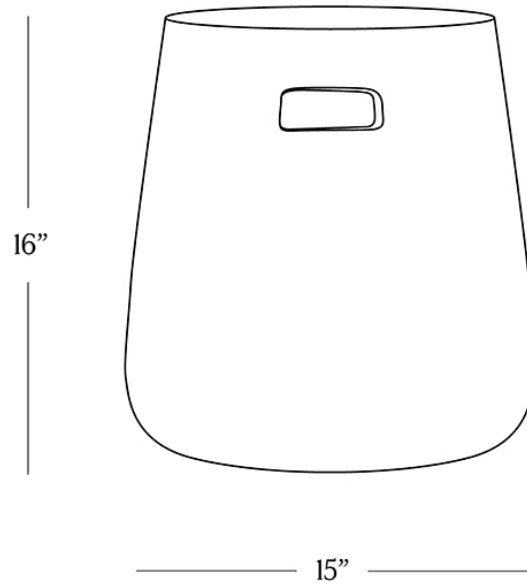

DIMENSIONS

Length	15"
Width	15"
Height	16"

CARE

- Top has a protective seal.
- Only use mild detergents, no abrasive cleaners or pads.
- Use coasters for hot or damp items and move them regularly to avoid fading.

DETAILS

Material   Fiberglass-reinforced concrete

Handmade In   Vietnam

Curved contours play organic counterpoint to this pedestal's sturdy concrete construction. Fit with functional handles for effortless mobility, its luxe brass base offers a glamorous finish.