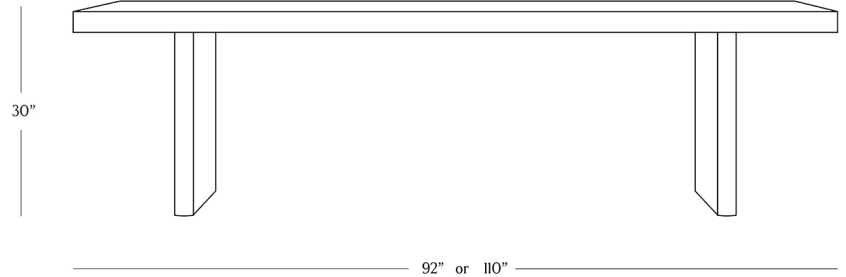

BR HOME
ESSEX RECTANGULAR DINING TABLE

STYLE # 6002005

92" OR 110" LENGTH

DIMENSIONS

92" Length	92" x 37" x 30"
92" Weight	250 lbs.
110" Length	110" x 37" x 30"
110" Weight	280 lbs.

CARE

- Use of coasters recommended.
- Dust with a clean, dry cloth; avoid cleaning agents and polishes with harsh chemicals and abrasives.
- Wipe clean with a damp cloth, using only a mild soap solution and wipe dry with a soft cloth.

[Reference our Measuring & Delivery Guide to accurately measure your space and avoid common delivery issues.](#)

DETAILS

Material Acacia wood

Handmade In India

Distilled to its essence, our dining table is artisan-crafted for one-of-a-kind beauty. Celebrating the wood's natural beauty, Essex reveals its rough-hewn edges, subtle ripples, and exposed knots.