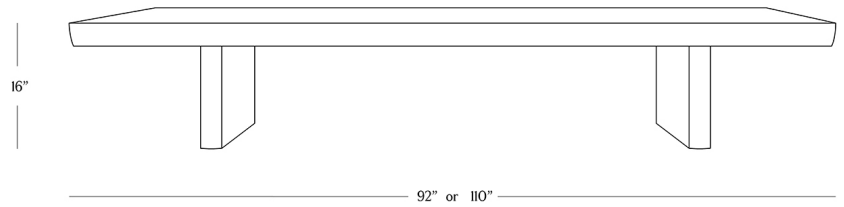

BR HOME  
ESSEX COFFEE TABLE

STYLE # 6002004

---

92" OR 110" LENGTH

### DIMENSIONS

---

92" LENGTH	92" x 37" x 16"
92" Weight	234 lbs.
110" LENGTH	110" x 37" x 16"
110" Weight	280 lbs.