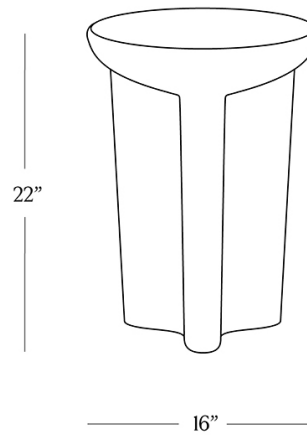

BR HOME  
DROSCO SIDE TABLE

STYLE # 6002807

**DIMENSIONS**

---

Height	22"
Width	16"
Depth	16"
Weight	77 lbs.

**CARE**

---

- Use of coasters recommended.
- Dust with a soft, dry cloth.
- Avoid direct exposure to sunlight.

**DETAILS**

---

Material           Fiberglass-reinforced concrete  
                          Plaster finish

Made In            Vietnam

Equal parts elegant and elemental, our side table exudes a pure, sculptural presence. A base formed from intersecting planes cradles a bowl-shaped top, its curved contours crafted from fiberglass-reinforced concrete whose plaster finish lends rich texture to the tonal beauty.