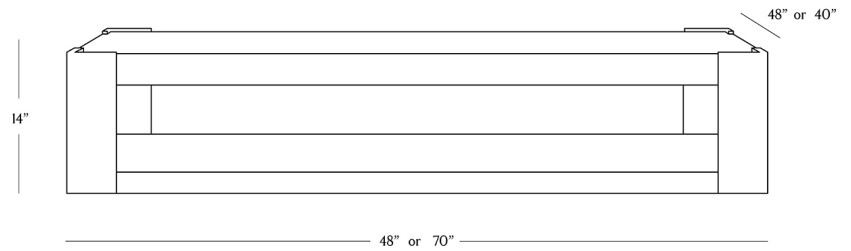

BR HOME
DEVON COFFEE TABLE

STYLE # 6001999

48" OR 70" LENGTH

DIMENSIONS

48" Length 48" x 48" x 14"

70" Length 70" x 40" x 14"

CARE

- Use of coasters recommended.
- Dust with a clean, dry cloth; avoid cleaning agents and polishes with harsh chemicals and abrasives.
- Wipe clean with a damp cloth, using only a mild soap solution and wipe dry with a soft cloth.