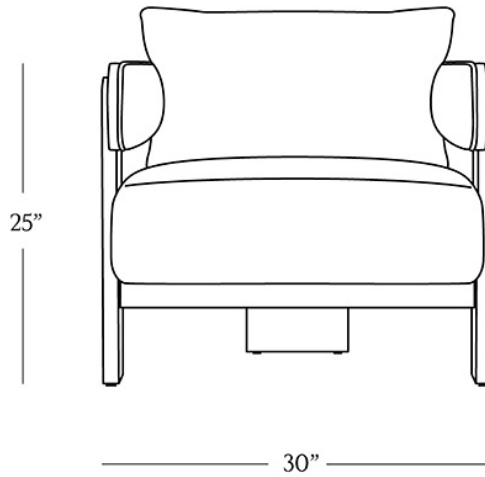

BR HOME
DELANO ARMCHAIR

STYLE # 6002809

DIMENSIONS

Height	25"
Width	30"
Depth	32"
Seat Height	17.5"
Seat Depth	18"
Arm Height	25"

**CARE**

- Keep out of direct UV light to prevent fading.
- Dust regularly with a soft cloth or feather duster.
- Blot spills immediately with a soft, uncolored cloth.
- For deeper cleaning, consult a professional upholstery cleaner.

**DETAILS**

Material Fabric: 95% polyester, 5% linen
 Solid Mindi wood frame

Made In Indonesia

Sleek bands of curving white cedar wood create our Delano Armchair's modern architecture. Perched atop a trio of legs, the enveloping backrest flows continuously into padded arms that cradle a plush seat cushion. Textured upholstery offers tactile interest and a tailored touch.