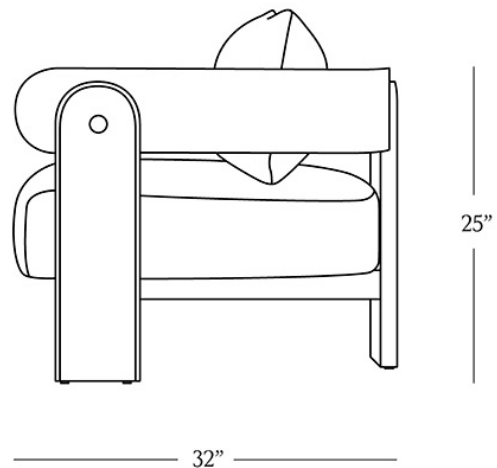

BR HOME
DELANO ARMCHAIR

STYLE # 6002809

DIMENSIONS

Height	25"
Width	30"
Depth	32"
Seat Height	17.5"
Seat Depth	18"
Arm Height	25"

**CARE**

- Keep out of direct UV light to prevent fading.
- Dust regularly with a soft cloth or feather duster.
- Blot spills immediately with a soft, uncolored cloth.
- For deeper cleaning, consult a professional upholstery cleaner.

**DETAILS**

Material Fabric: 95% polyester, 5% linen
 Solid Mindi wood frame

Made In Indonesia

Sleek bands of curving white cedar wood create our Delano Armchair's modern architecture. Perched atop a trio of legs, the enveloping backrest flows continuously into padded arms that cradle a plush seat cushion. Textured upholstery offers tactile interest and a tailored touch.