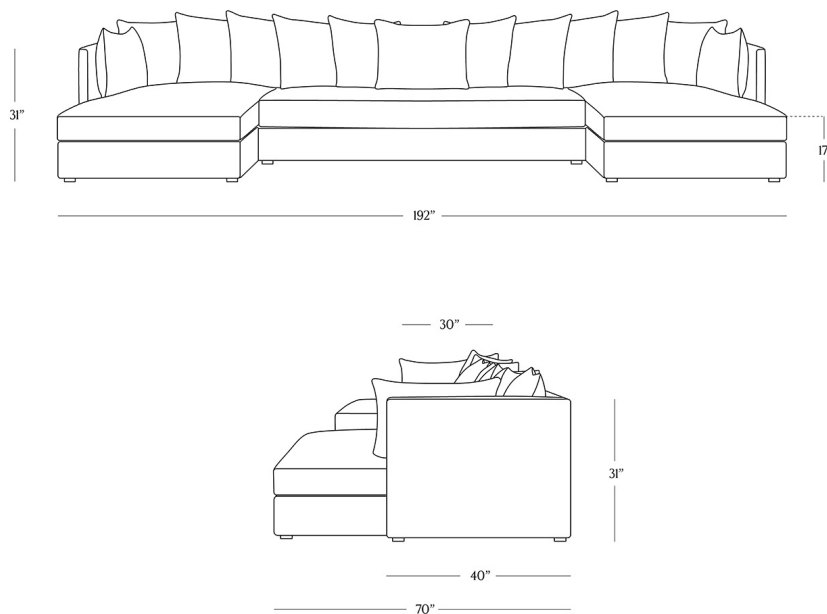

BR HOME
COMO U-CHAISE SECTIONAL

STYLE # 6002296

DIMENSIONS

Length	192"
Depth	70"
Height	31"
Seat Height	17"
Seat Depth	30"
Arm Height	30"

CARE

- Keep out of direct UV light to prevent fading.
- Vacuum regularly with upholstery attachment to remove dust.
- Professional upholstery cleaning recommended.

[To view a copy of this product's label, copy the style number below and search this database Law Label Lookup.](#)

[Reference our Measuring & Delivery Guide to accurately measure your space and avoid common delivery issues.](#)

DETAILS

Material	Hardwood frame with polycore padding. Standard fill cushions feature polyfiber wrapped, polyurethane foam.
Made In	North Carolina

Sleek and low-slung, the Como Sectional is our take on relaxed luxury. The back flows continuously into slender track arms that lighten the plush, oversized silhouette, while multiple accent pillows allow you to style it as you like. Each piece is handcrafted of hardwood and upholstered in a range of fabrics by skilled artisans in North Carolina.