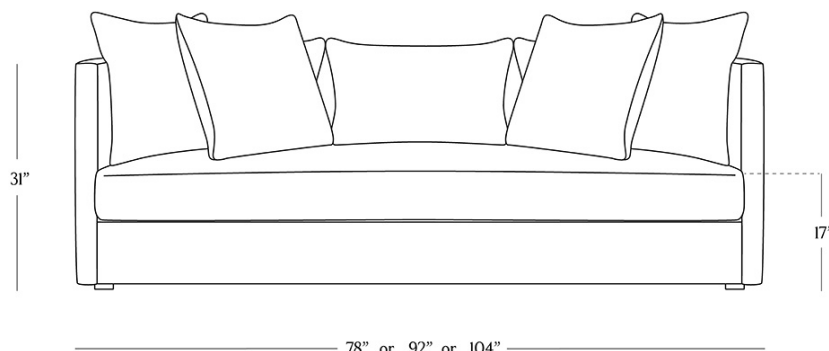

BR HOME
COMO SOFA

STYLE # 6001953

78" OR 92" OR 104" LENGTH

DIMENSIONS

Length	78" or 92" or 104"
Depth	40"
Height	31"
Seat Height	17"
Seat Depth	30"
Arm Height	31"

**CARE**

- Keep out of direct UV light to prevent fading.
- Vacuum regularly with upholstery attachment to remove dust.
- Professional upholstery cleaning recommended.

To view a copy of this product's label, copy the style number below and search this database [Law Label Lookup](#).

Reference our [Measuring & Delivery Guide](#) to accurately measure your space and avoid common delivery issues.