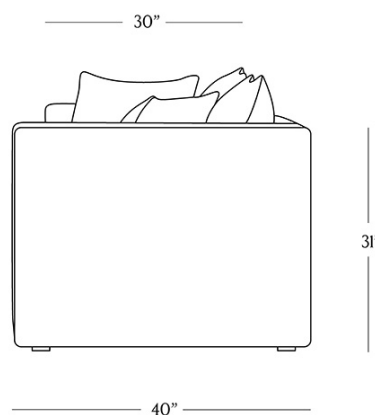

BR HOME
COMO SOFA

STYLE # 6001953

78" OR 92" OR 104" LENGTH

DIMENSIONS

Length	78" or 92" or 104"
Depth	40"
Height	31"
Seat Height	17"
Seat Depth	30"
Arm Height	31"

**CARE**

- Keep out of direct UV light to prevent fading.
- Vacuum regularly with upholstery attachment to remove dust.
- Professional upholstery cleaning recommended.

To view a copy of this product's label, copy the style number below and search this database [Law Label Lookup](#).

Reference our [Measuring & Delivery Guide](#) to accurately measure your space and avoid common delivery issues.