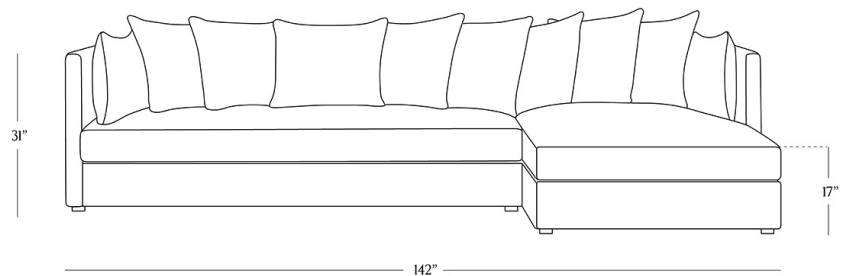

BR HOME  
COMO RIGHT-ARM CHAISE SECTIONAL

STYLE # 6002295

**DIMENSIONS**

---

Length	142"
Depth	70"
Height	31"
Seat Height	17"
Seat Depth	30"
Arm Height	30"

**CARE**

- 
- Keep out of direct UV light to prevent fading.
  - Vacuum regularly with upholstery attachment to remove dust.
  - Professional upholstery cleaning recommended.

[To view a copy of this product's label, copy the style number below and search this database Law Label Lookup.](#)

[Reference our Measuring & Delivery Guide to accurately measure your space and avoid common delivery issues.](#)

**DETAILS**

**Material** Hardwood frame with polycore padding.

Standard fill cushions feature polyfiber wrapped, polyurethane foam.

**Made In** North Carolina

Sleek and low-slung, the Como Sectional is our take on relaxed luxury. The back flows continuously into slender track arms that lighten the plush, oversized silhouette, while multiple accent pillows allow you to style it as you like. Each piece is handcrafted of hardwood and upholstered in a range of fabrics by skilled artisans in North Carolina.