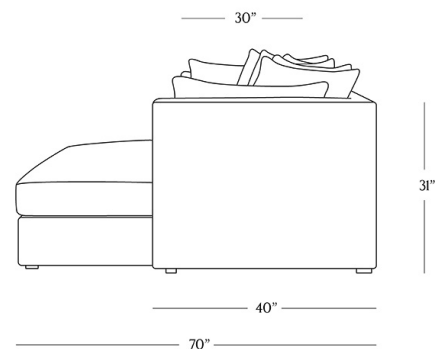

BR HOME  
COMO RIGHT-ARM CHAISE SECTIONAL

STYLE # 6002295

**DIMENSIONS**

---

Length	142"
Depth	70"
Height	31"
Seat Height	17"
Seat Depth	30"
Arm Height	30"

**CARE**

- 
- Keep out of direct UV light to prevent fading.
  - Vacuum regularly with upholstery attachment to remove dust.
  - Professional upholstery cleaning recommended.

[To view a copy of this product's label, copy the style number below and search this database Law Label Lookup.](#)

[Reference our Measuring & Delivery Guide to accurately measure your space and avoid common delivery issues.](#)