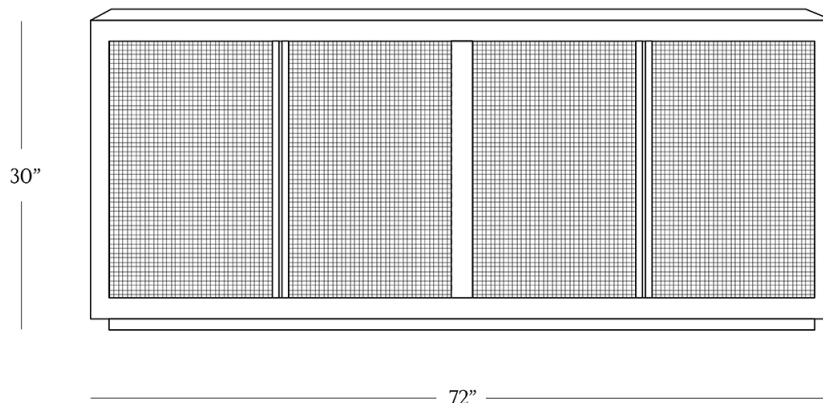

BR HOME  
CLIFTON SIDEBOARD

STYLE # 6002024

**DIMENSIONS**

---

Width 72"

Depth 18"

Height 30"

**CARE**