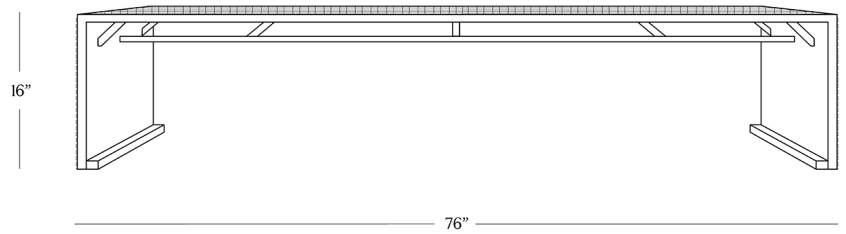

BR HOME  
CLIFTON COFFEE TABLE

STYLE # 6002026

**DIMENSIONS**

---

Length	76"
Width	37.5"
Height	16"

**CARE**

---

- Use of coasters recommended.
- Dust with a clean, dry cloth; avoid cleaning agents and polishes with harsh chemicals and abrasives.
- Wipe clean with a damp cloth, using only a mild soap solution and wipe dry with a soft cloth.

[Reference our Measuring & Delivery Guide to accurately measure your space and avoid common delivery issues.](#)

**DETAILS**

---

Material            Cast Aluminum

Handmade In      India

To create this coffee table, molten aluminum was molded and cooled before being sand-casted and bronzed by hand. Those pieces were then paired with solid oak to make an extraordinary art form with grid-like patterning.