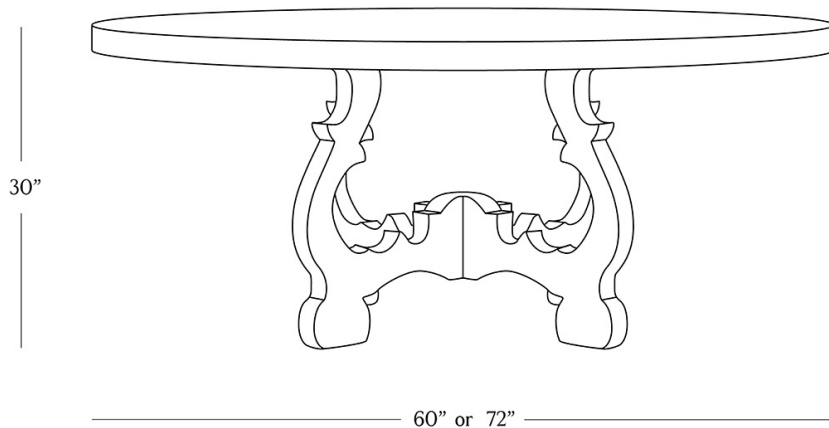

BR HOME  
CLAREMONT ROUND DINING TABLE

STYLE # 6002824

---

60" OR 72" DIAMETER

### DIMENSIONS

---

Height	30"
Diameter	60" or 72"
60" Weight	190 lbs.
72" Weight	229 lbs.

### DETAILS

---

Material	Solid Oak
Made In	India

This revival-inspired table employs the hardwearing nature and versatility of oak to form a masterpiece to last for years to come.