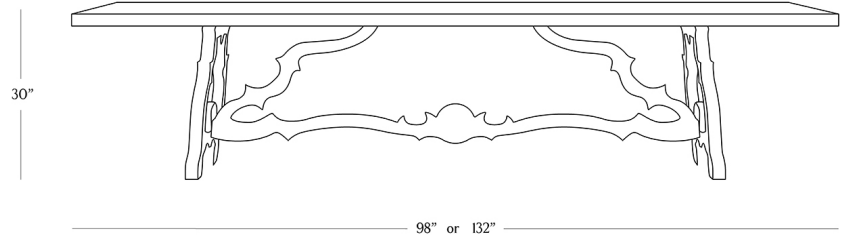

BR HOME
CLAREMONT RECTANGULAR DINING TABLE

STYLE # 6002009

98" OR 132" LENGTH

DIMENSIONS

98" Length 98" x 40" x 30"

Weight 234 lbs.

132" Length 132" x 40" x 30"

Weight 335 lbs.

CARE

- Use of coasters recommended.
- Dust with a soft, dry cloth.
- Avoid direct exposure to sunlight.

[Reference our Measuring & Delivery Guide to accurately measure your space and avoid common delivery issues.](#)