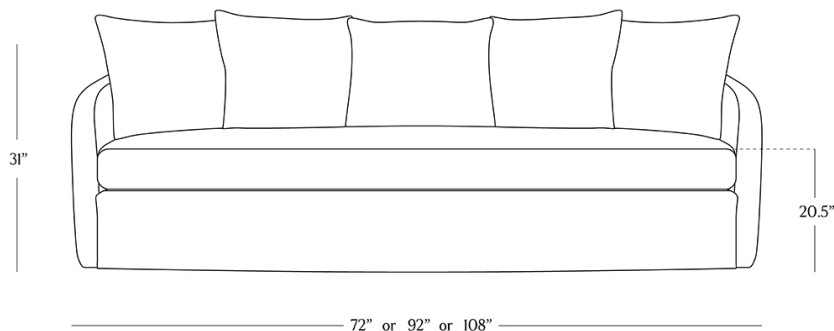

BR HOME
CHICAGO SOFA

STYLE # 6001951

72" or 92" or 108" LENGTH

DIMENSIONS

Length	72" or 92" or 108"
Depth	37"
Height	31"
Seat Height	20.5"
Seat Depth	27.5"

27.5"

37"

CARE

DETAILS

Soft curves and a streamlined silhouette create this sofa's sculptural quality. The refined design features a rounded back that flows into graceful wings, offering a cozy, sheltering feel. Crafted in North Carolina, this style is framed in hardwood and expertly upholstered in a range of fabrics to suit any style.