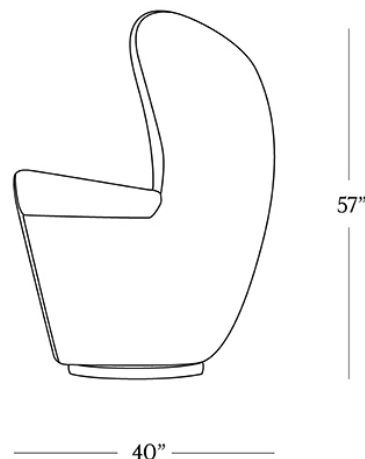

DETAILS

An avant-garde take on the classic wingback, our swivel chair pairs an exaggerated, high back with sheltering curves and flared, roll arms for sculptural appeal. Handcrafted in North Carolina, the sweeping silhouette is framed in hardwood and upholstered in a range of fabrics to suit any style.

- Frame crafted from maple, ash, and hardwood plywood using reinforced joint and corner block construction for long-lasting durability.
- Premium down-alternative wrapped cushions and back cushions, supported by high-resilience foam core for stability.