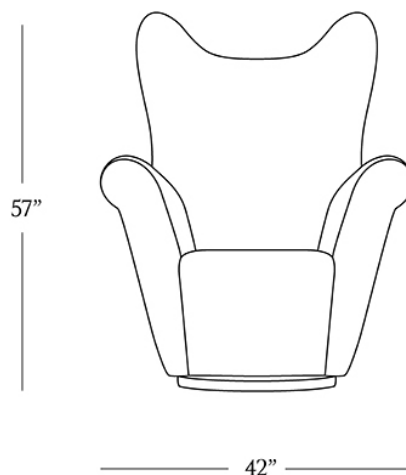

BR HOME
CHELSEA SWIVEL WING CHAIR

STYLE # 6002314

DIMENSIONS

Width	42"
Depth	40"
Height	57"
Seat Height	19"
Seat Depth	21.5"
Arm Height	32"

**CARE**

-
- Keep out of direct UV light to prevent fading.
 - Vacuum regularly with upholstery attachment to remove dust.
 - Professional upholstery cleaning recommended.

To view a copy of this product's label, copy the style number below and search this database Law Label Lookup.

Reference our Measuring & Delivery Guide to accurately measure your space and avoid common delivery issues.