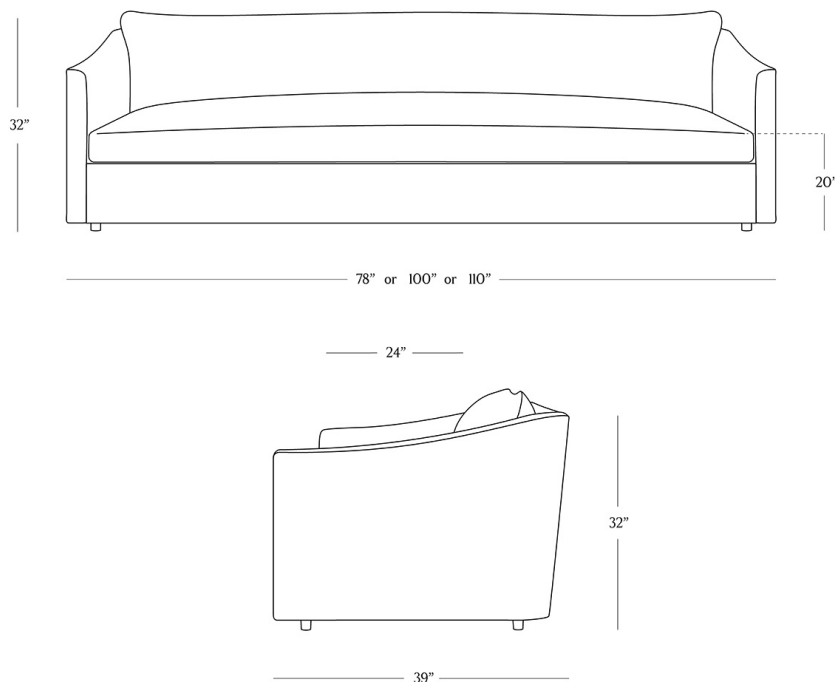

78" OR 100" OR 110" LENGTH

DIMENSIONS

Length	78" or 100" or 110"
Width	39"
Height	32"
Seat Height	20"
Arm Height	25"
Seat Depth	24"
78" Weight	129 lbs.
100" Weight	184 lbs.
110" Weight	189 lbs.

CARE

- Keep out of direct UV light to prevent fading
- Vacuum regularly with upholstery attachment to remove dust
- Professional upholstery cleaning recommended

To view a copy of this product's label, copy the style number below and search this database Law Label Lookup.

Reference our Measuring & Delivery Guide to accurately measure your space and avoid common delivery issues.

DETAILS

Reinterpreting the crisp silhouettes of mid-century styles, our Oslo Swivel Chair offers relaxed comfort with waterfall edges, rounded arms, and generously padded seat paired with a plush back cushion. Each piece is expertly crafted from wood and upholstered in a range of fabrics by skilled artisans.

- Frame handcrafted from kiln-dried hardwood and engineered wood using reinforced joint and corner block construction for long-lasting durability
- Premium feather and down-wrapped cushions, supported by high-resilience foam core for stability

WARNING: This product can expose you to chemicals including crystalline silica, toluene, wood dust and nickel, which are known to the State of California to cause birth defects or other reproductive harm.

For more information, go to www.P65Warnings.ca.gov